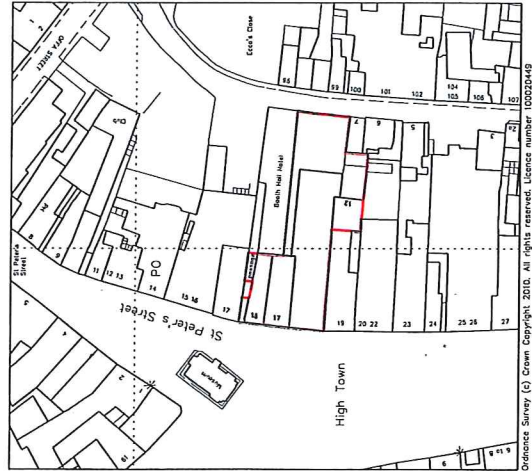

LOCATION PLAN - 1:1500
Site Area - 0.086 Hectare

Appendix A: Location plan of 16-18 High Town